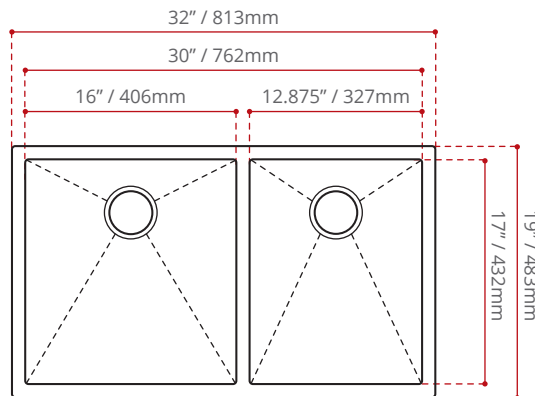

DESCRIPTION:

- Double bowl kitchen sink.
- 10° Radius .
- T-304 Stainless steel.
- **16 Gauge.**
- **Off-set Back Drain location.**
- Handcrafted from a panel of stainless steel.
- Drain groove design.
- StoneGuard undercoated over rubber pad.
- C/W Basket strainers included.
- Finish: Satin.
- Install: undermount

MINIMUM CABINET SIZE:

36" / 920mm

SINK GRID OPTIONS

BG3242 / BG4042
(NOT INCLUDED)

SHIPPING INFORMATION:

- **Length:** 33.75" / 857mm
- **Width:** 20.5" / 522mm
- **Height:** 13.3" / 340mm
- **Net Weight:** 14.64 kg / 32.3 lbs.
- **Gross Weight:** 18.1 kg / 39.9 lbs.

DISCLAIMER:
Measurements may vary ± 1/4"
(Diagram Not to scale)