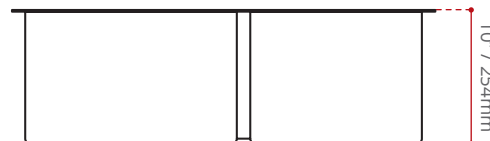

DESCRIPTION:

- Double bowl kitchen sink.
- 10° Radius .
- T-304 Stainless steel.
- **16 Gauge.**
- **Off-set Back Drain location.**
- Handcrafted from a panel of stainless steel.
- Drain groove design.
- StoneGuard undercoated over rubber pad.
- C/W Basket strainers included.
- Finish: Satin.
- Install: undermount

MINIMUM CABINET SIZE:

36" / 920mm

SINK GRID OPTIONS

BG3242 / BG4042
(NOT INCLUDED)

SHIPPING INFORMATION:

- **Length:** 33.75" / 857mm
- **Width:** 20.5" / 522mm
- **Height:** 13.3" / 340mm
- **Net Weight:** 14.64 kg / 32.3 lbs.
- **Gross Weight:** 18.1 kg / 39.9 lbs.

DISCLAIMER:
Measurements may vary ± 1/4"
(Diagram Not to scale)